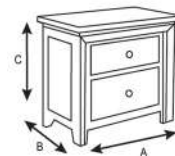

Size

A 50 cm

B 50 cm

C 60 cm

CHF 677.-