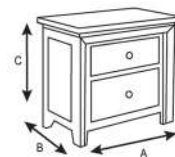

Size

A 50 cm

B 40 cm

C 60 cm

CHF 498.-