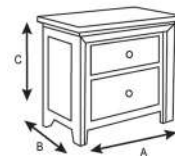

BEDSIDE SLEEPAR WOOD

Product description

Bedside sleepar wood

Item number

093-18-369

Size

A 55 cm

B 40 cm

C 55 cm

CHF 581.-