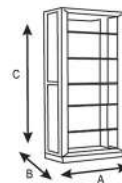

Size

A	60 cm
B	36 cm
C	220 cm

CHF 837.-