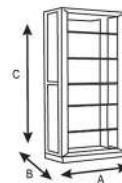

Size

A 100 cm

B 40 cm

C 200 cm

CHF 1669.-