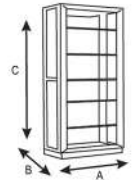

SHELVES STAINLESS STEEL

Product description

Shelves stainless steel gold

Item number

265-17-053-GO

Size

A 99 cm
B 39 cm
C 120 cm

CHF 1185.-