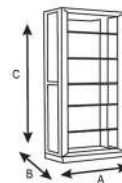

Size

A 60 cm

B 30 cm

C 160 cm

CHF 560.-