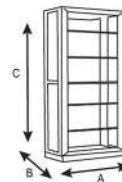

SHELVES ELM

Product description
Shelves reclaimed elm

Item number
019-19-065

Size
A 180 cm
B 35 cm
C 186 cm

CHF 3681.-