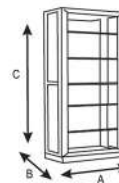

SHELVES ELM

Product description
Shelves reclaimed elm

Item number
019-19-073

Size
A 112 cm
B 42 cm
C 240 cm

CHF 2164.-