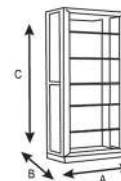

Size

A 100 cm

B 40 cm

C 200 cm

CHF 1898.-