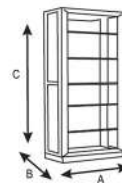

Size

A 132 cm

B 43 cm

C 193 cm

CHF2270.-