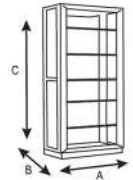

SHELVES STAINLESS STEEL

Product description

Shelves stainless steel

Item number

265-17-053

Size

A 99 cm

B 39 cm

C 120 cm

CHF 963.-