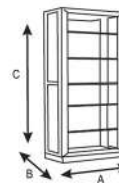

Size

A 150 cm

B 40 cm

C 200 cm

CHF 1690.-