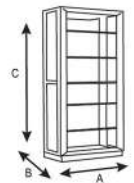

Size

A 180 cm

B 45 cm

C 180 cm

CHF 2236.-