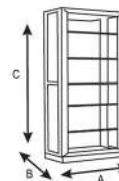

Size

A 81 cm
B 47 cm
C 222 cm

CHF 1490.-