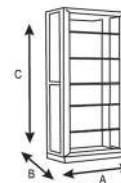

Size

A 40 cm

B 40 cm

C 219 cm

CHF 1499.-