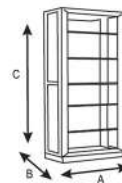

Size

A 150 cm

B 55 cm

C 163 cm

CHF 999.-