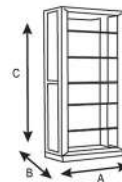

Size

A 200 cm

B 37 cm

C 200 cm

CHF 1975.-