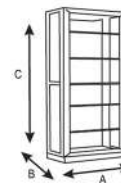

Size

A 234 cm

B 46 cm

C 235 cm

CHF 3596.-