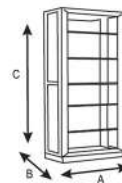

Size

A 95 cm
B 38 cm
C 195 cm

CHF 1736.-