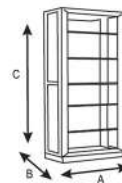

Size

A 150 cm

B 45 cm

C 165 cm

CHF 1341.-