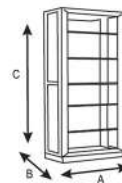

Size

- **A** 81 cm
- **B** 47 cm
- **C** 222 cm

CHF 1490.-