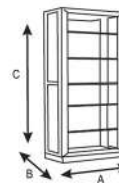

Size

A 100 cm

B 40 cm

C 200 cm

CHF 1799.-